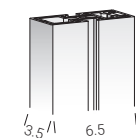

Rotazione 160°
Rotation 160°
Rotation 160°
Rotación 160°

FINITURE/FINISHES

verificare a listino dimensioni e finiture
check dimensions and finishes in the price list

telaio / structure

alluminio verniciato
painted aluminium