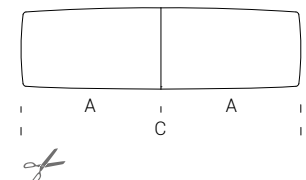

C x B	balance	spillo	sintesi	T7	T8	IPE	danske T	hammer
320 x 78			✓					
360 x 78			✓					
400 x 78			✓					
400 x 100						✓		
440 x 100						✓		
480 x 100						✓		
520 x 100						✓		
560 x 100						✓		
400 x 120			✓			✓		
440 x 120			✓			✓		
480 x 120			✓			✓		
520 x 120			✓			✓		
560 x 120			✓			✓		
600 x 120			✓			✓		
240 x 140			✓			✓		
280 x 140			✓			✓		
320 x 140			✓			✓		
360 x 140			✓			✓		
240 x 158			✓			✓		
280 x 158			✓			✓		
320 x 158			✓			✓		
360 x 158			✓			✓		

**tavoli tondi e quadrati**  
round and square tables

Ø	balance	spillo	sintesi	T7	T8	IPE	danske T	hammer
90	✓	✓						
110	✓	✓						
128	✓	✓		✓	✓			
140	✓	✓		✓	✓			
160	✓	✓		✓	✓			

A x B	balance	spillo	sintesi	T7	T8	IPE	danske T	hammer
120 x 120	✓	✓		✓	✓			
140 x 140	✓	✓		✓	✓			

**tavoli affiancati a botte**  
barrel vault side tables

C x B	balance	spillo	sintesi	T7	T8	IPE	danske T	hammer
400 x 105						✓		
440 x 105						✓		
480 x 105						✓		
520 x 105						✓		
560 x 105						✓		
400 x 125						✓		
440 x 125						✓		
480 x 125						✓		
520 x 125						✓		
560 x 125						✓		