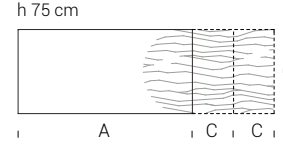

tavoli allungabili extendable tables