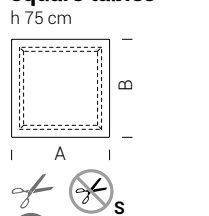

# Dimensioni tavoli / Table dimensions

## tavoli rettangolari rectangular tables

A x B	balance	spillo	sintesi	T7	T8	IPE	danske T	hammer
120 x 78	✓		✓		✓			
130 x 78		✓						
140 x 78			✓					
150 x 78		✓						
160 x 78	✓	✓	✓		✓			
180 x 78	✓	✓	✓		✓			
200 x 78	✓	✓	✓		✓			
120 x 90	✓		✓		✓			✓
130 x 90		✓						
140 x 90			✓					✓
150 x 90		✓						
160 x 90	✓		✓	✓	✓			✓
180 x 90	✓	✓	✓	✓	✓	✓	✓	✓
200 x 90	✓	✓	✓	✓	✓	✓	✓	✓
220 x 90	✓	✓		✓	✓	✓		
240 x 90	✓		✓	✓	✓	✓		
250 x 90		✓						
260 x 90						✓		
280 x 90						✓		
300 x 90			✓			✓		
150 x 98		✓						
180 x 98	✓	✓		✓	✓			✓
200 x 98	✓	✓	✓	✓	✓			✓
220 x 98	✓	✓		✓	✓			
240 x 98	✓		✓	✓	✓			
250 x 98		✓						
300 x 98	✓		✓	✓	✓			
180 x 100								✓
200 x 100						✓		
220 x 100						✓		
240 x 100						✓		✓
260 x 100						✓		
280 x 100						✓		
300 x 100						✓		✓
200 x 110	✓							
220 x 110	✓							
240 x 110	✓							
300 x 110	✓							
200 x 120			✓					
220 x 120						✓		
240 x 120			✓			✓		
260 x 120						✓		
280 x 120						✓		
300 x 120			✓			✓		
360 x 120						✓		

## tavoli quadrati square tables

78 x 78	✓	✓	✓					✓
90 x 90	✓	✓	✓					✓
98 x 98	✓	✓	✓					✓
120 x 120	✓	✓	✓	✓	✓			✓
140 x 140	✓	✓	✓	✓	✓			✓
158 x 158			✓					

## tavoli a testa tonda round head tables

A(+C) x B	balance	spillo	sintesi	T7	T8	IPE	danske T	hammer
130/180(+50) x 78			✓					
160/240(+40+40) x 78			✓					
130/180(+50) x 90			✓					
160/240(+40+40) x 90			✓					
200/300(+50+50) x 90			✓					