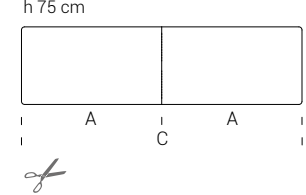

**tavoli a botte**  
barrel vault tables

A x B	balance	spillo	sintesi	T7	T8	IPE	danske T	hammer
180 x 98	✓	✓		✓	✓			
200 x 98	✓	✓		✓	✓			
220 x 98	✓	✓		✓	✓			
240 x 98	✓	✓		✓	✓			
250 x 98		✓						
300 x 98	✓			✓	✓			
180 x 105	✓	✓		✓	✓			
200 x 105	✓	✓		✓	✓	✓		
220 x 105	✓	✓		✓	✓	✓		
240 x 105	✓	✓		✓	✓	✓		
250 x 105		✓						
260 x 105						✓		
280 x 105						✓		
300 x 105	✓			✓	✓	✓		
220 x 125						✓		
240 x 125						✓		
260 x 125						✓		
280 x 125						✓		
300 x 125						✓		
360 x 125						✓		

**tavoli ovali**  
oval tables

A x B	balance	spillo	sintesi	T7	T8	IPE	danske T	hammer
160 x 85	✓	✓		✓	✓			
180 x 95	✓	✓		✓	✓			
200 x 105	✓	✓		✓	✓			
220 x 115	✓	✓		✓	✓			
248 x 128	✓	✓		✓	✓			

**tavoli affiancati rettangolari**  
rectangular side tables